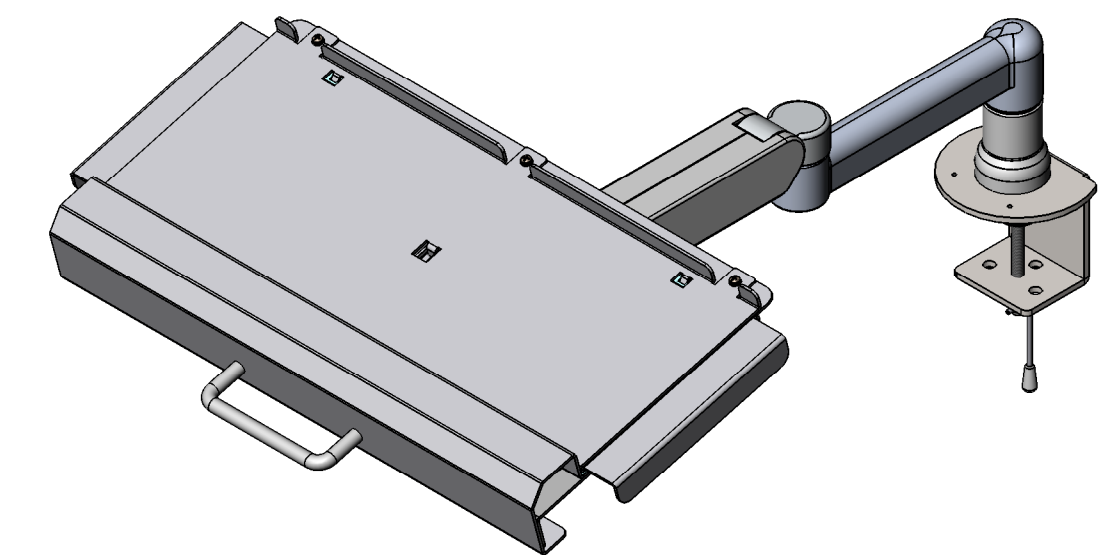

マウス台収納

THIRD ANGLE PROJECTION

MATERIAL

FINISH

DO NOT SCALE DRAWING

	NAME	DATE	ALPHATEC	
DRAWN			TITLE:	
CHECKED			PS-7BNXKB+PXB-900	
ENG APPR.			SIZE	DWG. NO.
MFG APPR.			A2	
Q.A.			1 : 1	REV
COMMENTS:				SHEET 1 OF 1