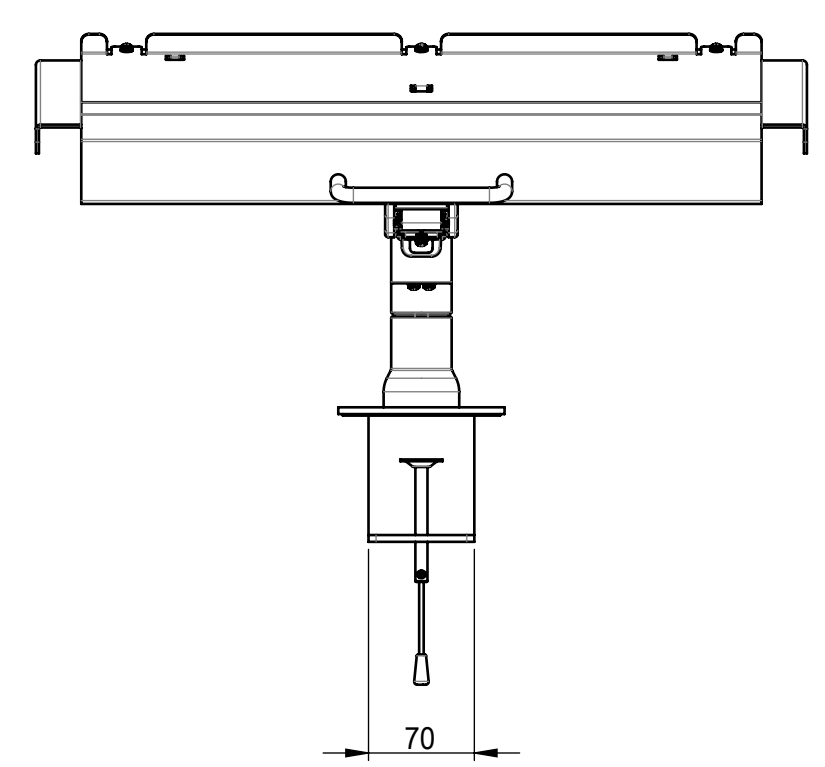

マウス台収納

THIRD ANGLE PROJECTION

MATERIAL

FINISH

DO NOT SCALE DRAWING

	NAME	DATE	ALPHATEC	
DRAWN			TITLE:	
CHECKED			PS-7BNXKB+PXB-900	
ENG APPR.			SIZE	DWG. NO.
MFG APPR.			A2	
Q.A.			1 : 1	REV
COMMENTS:				SHEET 1 OF 1