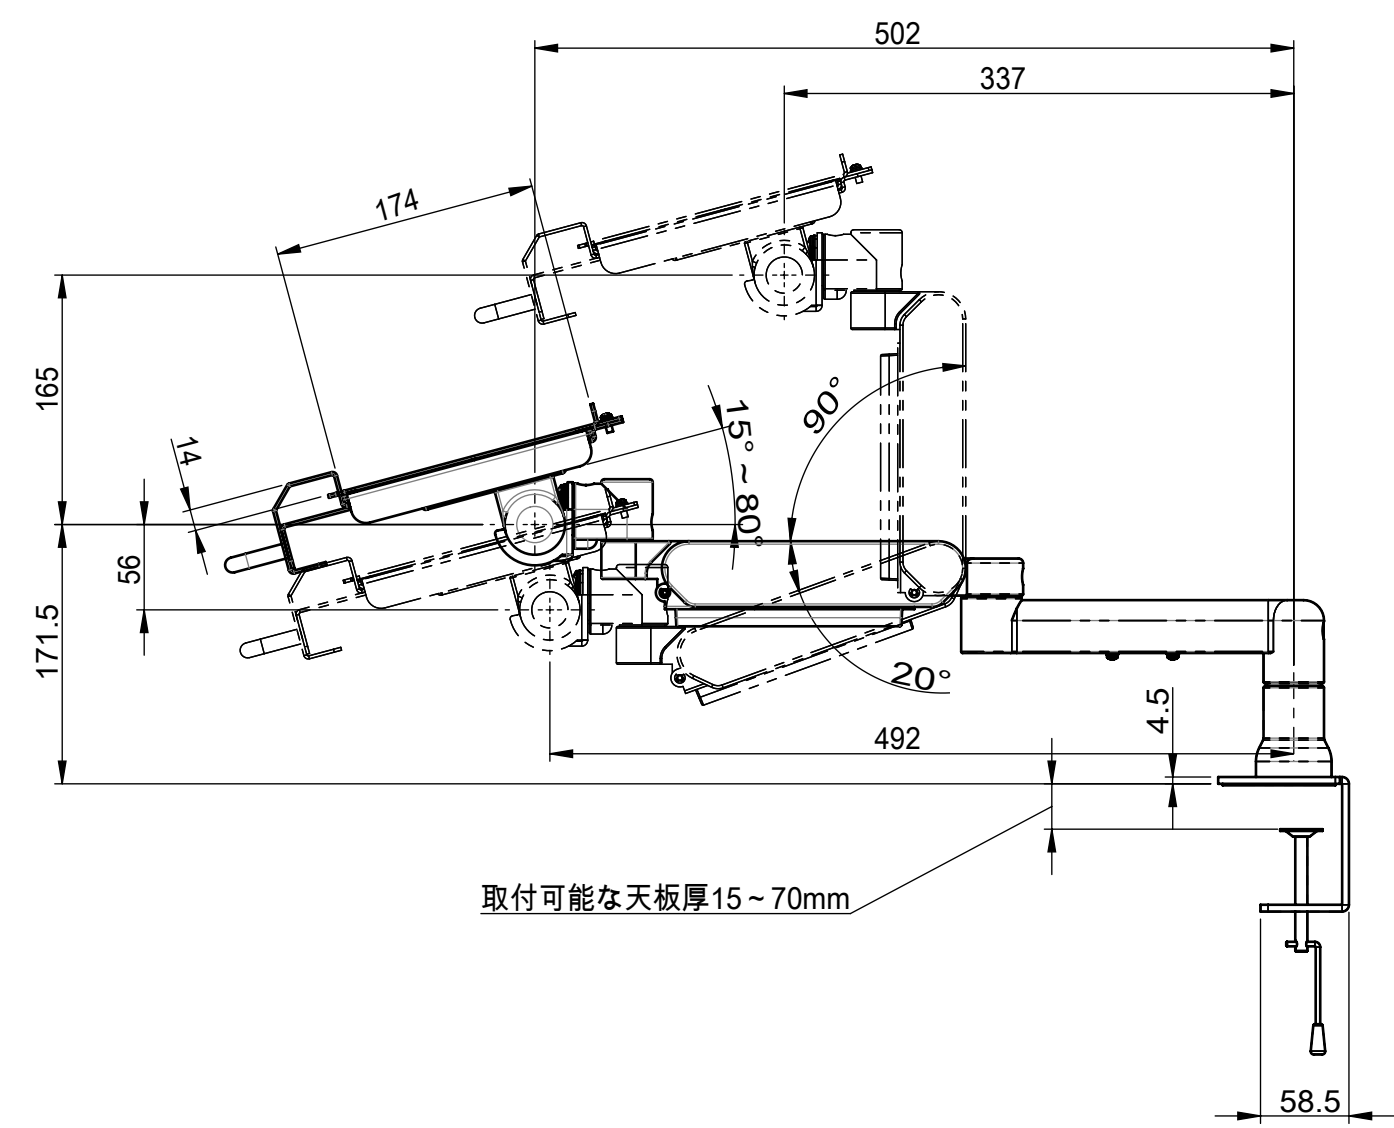

マウス台収納

THIRD ANGLE PROJECTION

MATERIAL

FINISH

DO NOT SCALE DRAWING

	NAME	DATE	ALPHATEC	
DRAWN			TITLE:	
CHECKED			PS-7BNXKB+PXB-900	
ENG APPR.			SIZE	DWG. NO.
MFG APPR.			A2	
Q.A.			1 : 1	REV
COMMENTS:				SHEET 1 OF 1